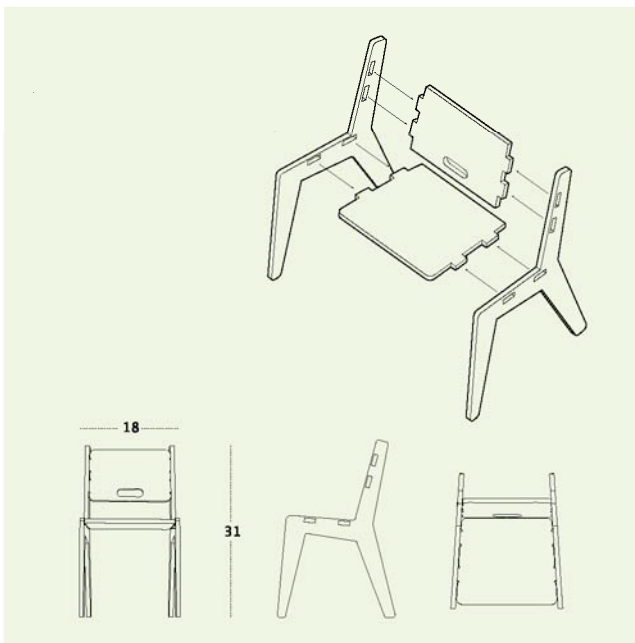

4.pli

LITTLE GIANT CHAIR

DESCRIPTION

The Little Giant Chair was designed for comfort and efficiency. With its handle and lightweight construction, the Little Giant chair can be moved easily to accommodate a variety of activities, from work to dining. Designed and named for Little Giant, a restaurant in New York City.

FINISH

Water-based polyurethane.

MATERIALS

Baltic Birch plywood. Stainless steel rod.

72 North 15th Street, Brooklyn, NY 11222

p: 718.387.7986 f: 718.288.6285 info@4-ply.com www.4-ply.com