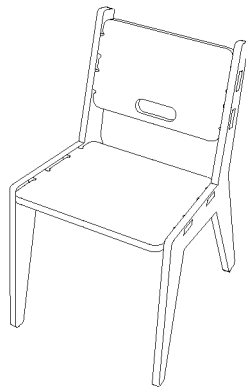

4.pli

LITTLE GIANT CHAIR

DESCRIPTION

The Little Giant Chair was designed for comfort and efficiency. With its handle and lightweight construction, the Little Giant chair can be moved easily to accommodate a variety of activities, from work to dining. Designed and named for Little Giant, a restaurant in New York City.

FINISH

Water-based polyurethane.

MATERIALS

Baltic Birch plywood. Stainless steel rod.

72 North 15th Street, Brooklyn, NY 11222

p: 718.387.7986 f: 718.288.6285 info@4-ply.com www.4-ply.com