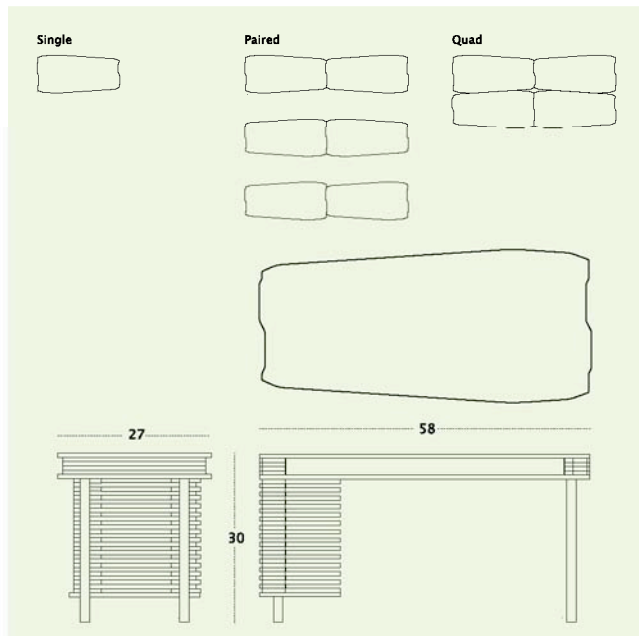

4.pli

NESTING DESK

DESCRIPTION

The Nesting Desk is a single workstation featuring a stacked unit that creates a screen to hide a desktop computer. Single desks can be combined to form larger work clusters. The desk is offered with or without the CPU screen. Options include an integrated screen and tack surface, and a sliding keyboard tray.

FINISH

Available in Natural or various wood veneers or colored plywoods. Finished in a water-based polyurethane.

MATERIALS

Natural Baltic Birch and/or FinnPly pre-finished plywood. Aluminum details.

72 North 15th Street, Brooklyn, NY 11222

p: 718.387.7986 f: 718.288.6285 info@4-ply.com www.4-ply.com